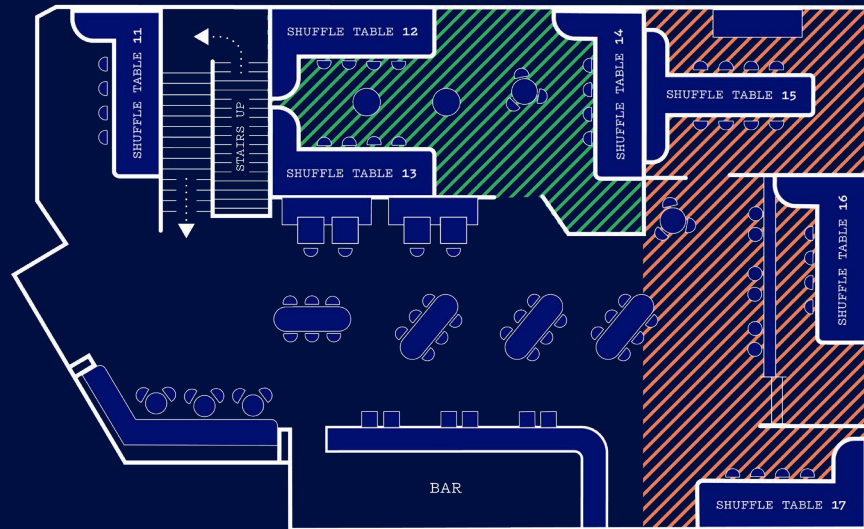

-  FIRST FLOOR BUYOUT
[PLAY SPACES 10, CAPACITY 200]
-  THE OBSERVATORY
[PLAY SPACES 2, CAPACITY 18]
-  THE STEVIE
[PLAY SPACES 2, CAPACITY 20]
-  THE LOVELACE
[PLAY SPACES 2, CAPACITY 16]
-  THE LIBRARY
[PLAY SPACES 2, CAPACITY 30]
-  THE SOLARIUM
[PLAY SPACES 2, CAPACITY 45]
-  ELM QUARTER [TABLES 1-4]
[PLAY SPACES 4, CAPACITY 65]