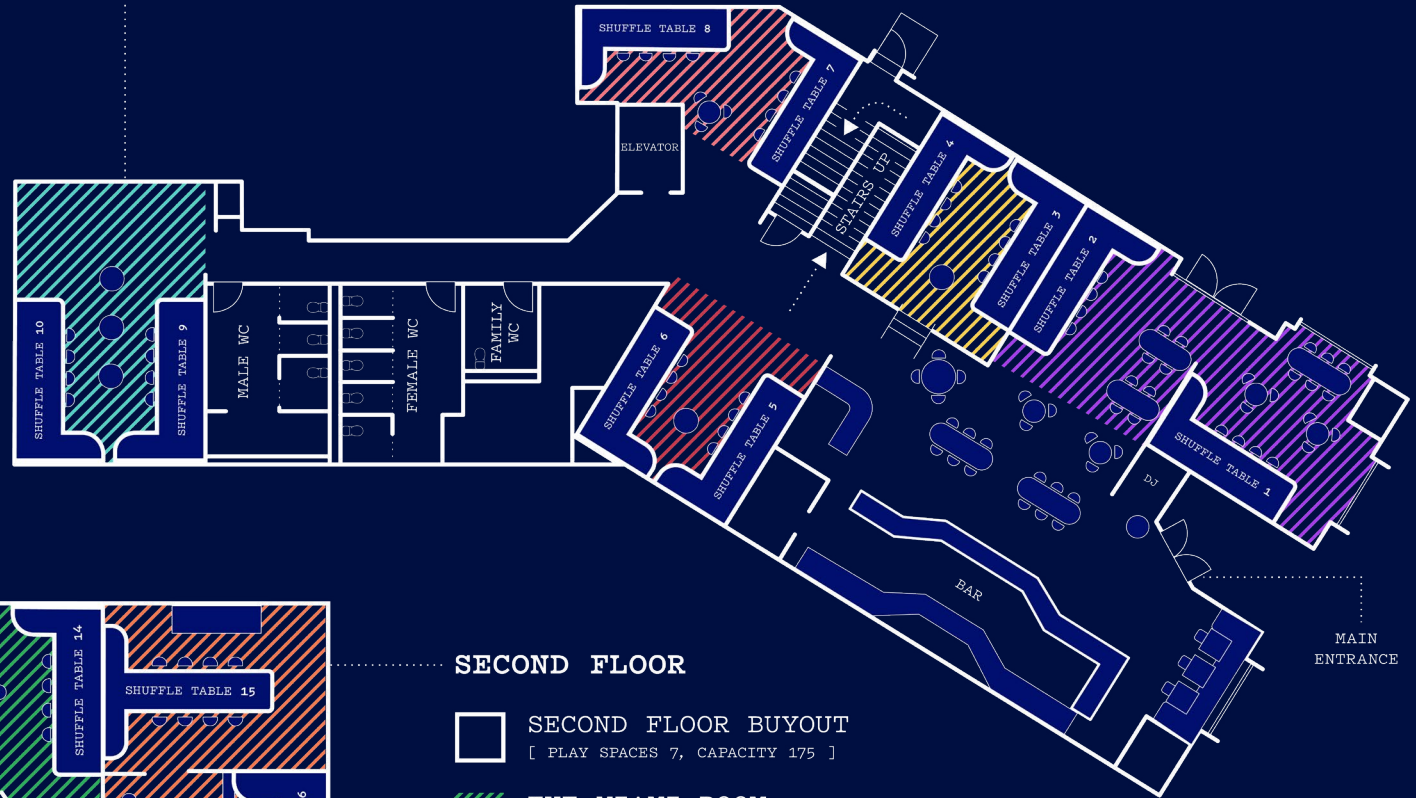

-  FIRST FLOOR BUYOUT
[PLAY SPACES 10, CAPACITY 200]
-  THE OBSERVATORY
[PLAY SPACES 2, CAPACITY 18]
-  THE STEVIE
[PLAY SPACES 2, CAPACITY 20]
-  THE LOVELACE
[PLAY SPACES 2, CAPACITY 16]
-  THE LIBRARY
[PLAY SPACES 2, CAPACITY 30]
-  THE SOLARIUM
[PLAY SPACES 2, CAPACITY 45]
-  ELM QUARTER [TABLES 1-4]
[PLAY SPACES 4, CAPACITY 65]