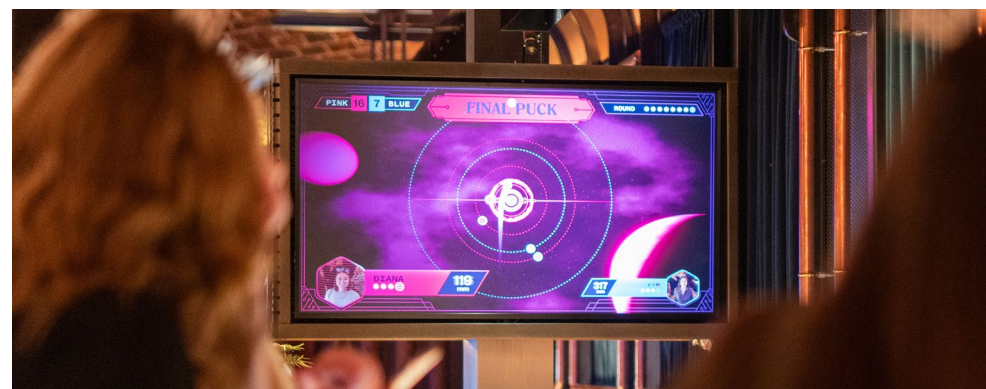

EPIC GAMEPLAY

High Tech Shuffleboard

Thrilling Competition

Tournament-Style Events

— 5 UNIQUE GAMES TO PLAY —

THE AMPLIFIER

HIGHEST TOTAL SCORE WINS. PERIOD. COUNT UP ALL THE POINTS FOR THE REMAINING PUCKS ON THE BOARD AT THE END OF THE ROUND. THE FURTHER AND RISKIER THE THROW, THE MORE REWARD!

ECLIPSE

CLOSEST TO THE TARGET WINS! EVERY INCH COUNTS AS PLAYERS BATTLE TO LAND THEIR PUCK CLOSE TO THE TARGET AND TRY TO ACHIEVE A TOTAL ECLIPSE!

SHORT CIRCUIT

LAND YOUR PUCKS AS CLOSE TO EACH OTHER AS POSSIBLE. THE PLAYER WITH THE SHORTEST DISTANCE BETWEEN THEIR PUCK WINS! GET YOUR PUCKS TO TOUCH FOR A SHORT CIRCUIT!

TERRITORY

THE GOAL IS BOARD DOMINATION. SPREAD YOUR PUCKS AS FAR AS POSSIBLE ACROSS THE BOARD TO CAPTURE AS MANY HEXAGONS AS POSSIBLE!

MICHAEL DUBLÉ

2 PUCKS. 1 WINNER. NO EXCUSES. SAVED FOR FINALES, THIS IS A ONE PUCK THROW OFF TO SEE WHO CAN LAND THEIR PUCK AS FAR DOWN THE TABLE AS POSSIBLE WITHOUT FALLING OFF.