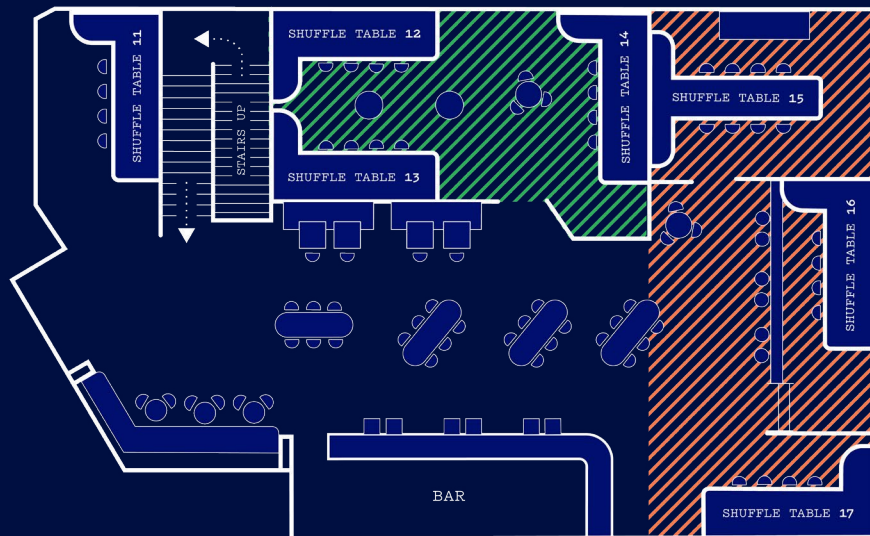

Please note that spaces can be combined to accommodate your group size